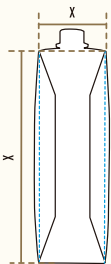

## PACKAGING

1 L
HEIGHT: 24.3 cm
WIDTH: 7.0 cm
LONG: 7.7 cm
WEIGHT: 1.06 kg

## BOX

1 L
HEIGHT: 24.9 cm
WIDTH: 24.8 cm
LONG: 29.1 cm
WEIGHT: 13.3 kg
PIECES X BOX: 12

## PALLET

1 L
HEIGHT: 139.5 cm
WIDTH: 100 cm
LONG: 120 cm
WEIGHT: 1,084 kg
BOXES X LAYER: 16
LAYERS X PALLET: 5
BOXES X PALLET: 80
PACKAGINGS X PALLET: 960